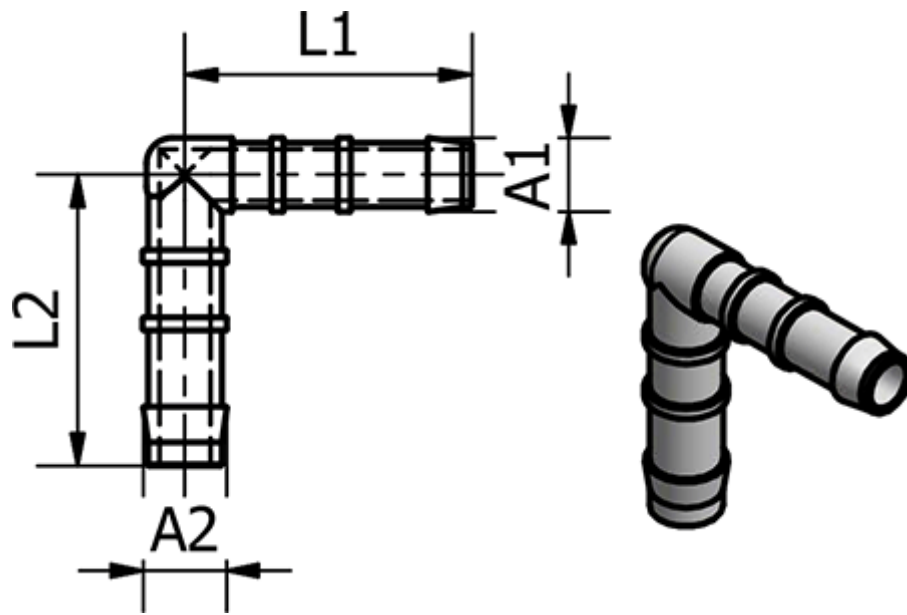

Data Sheet

Article number: 58634809

Description: Tube Connector 34.809, $\text{Ø}3/\text{Ø}3$
Angle

Measures

Ext. Hose Diameter A1 = 3

Ext. Hose Diameter A2 = 3

L1 = 12.5

L2 = 12.5